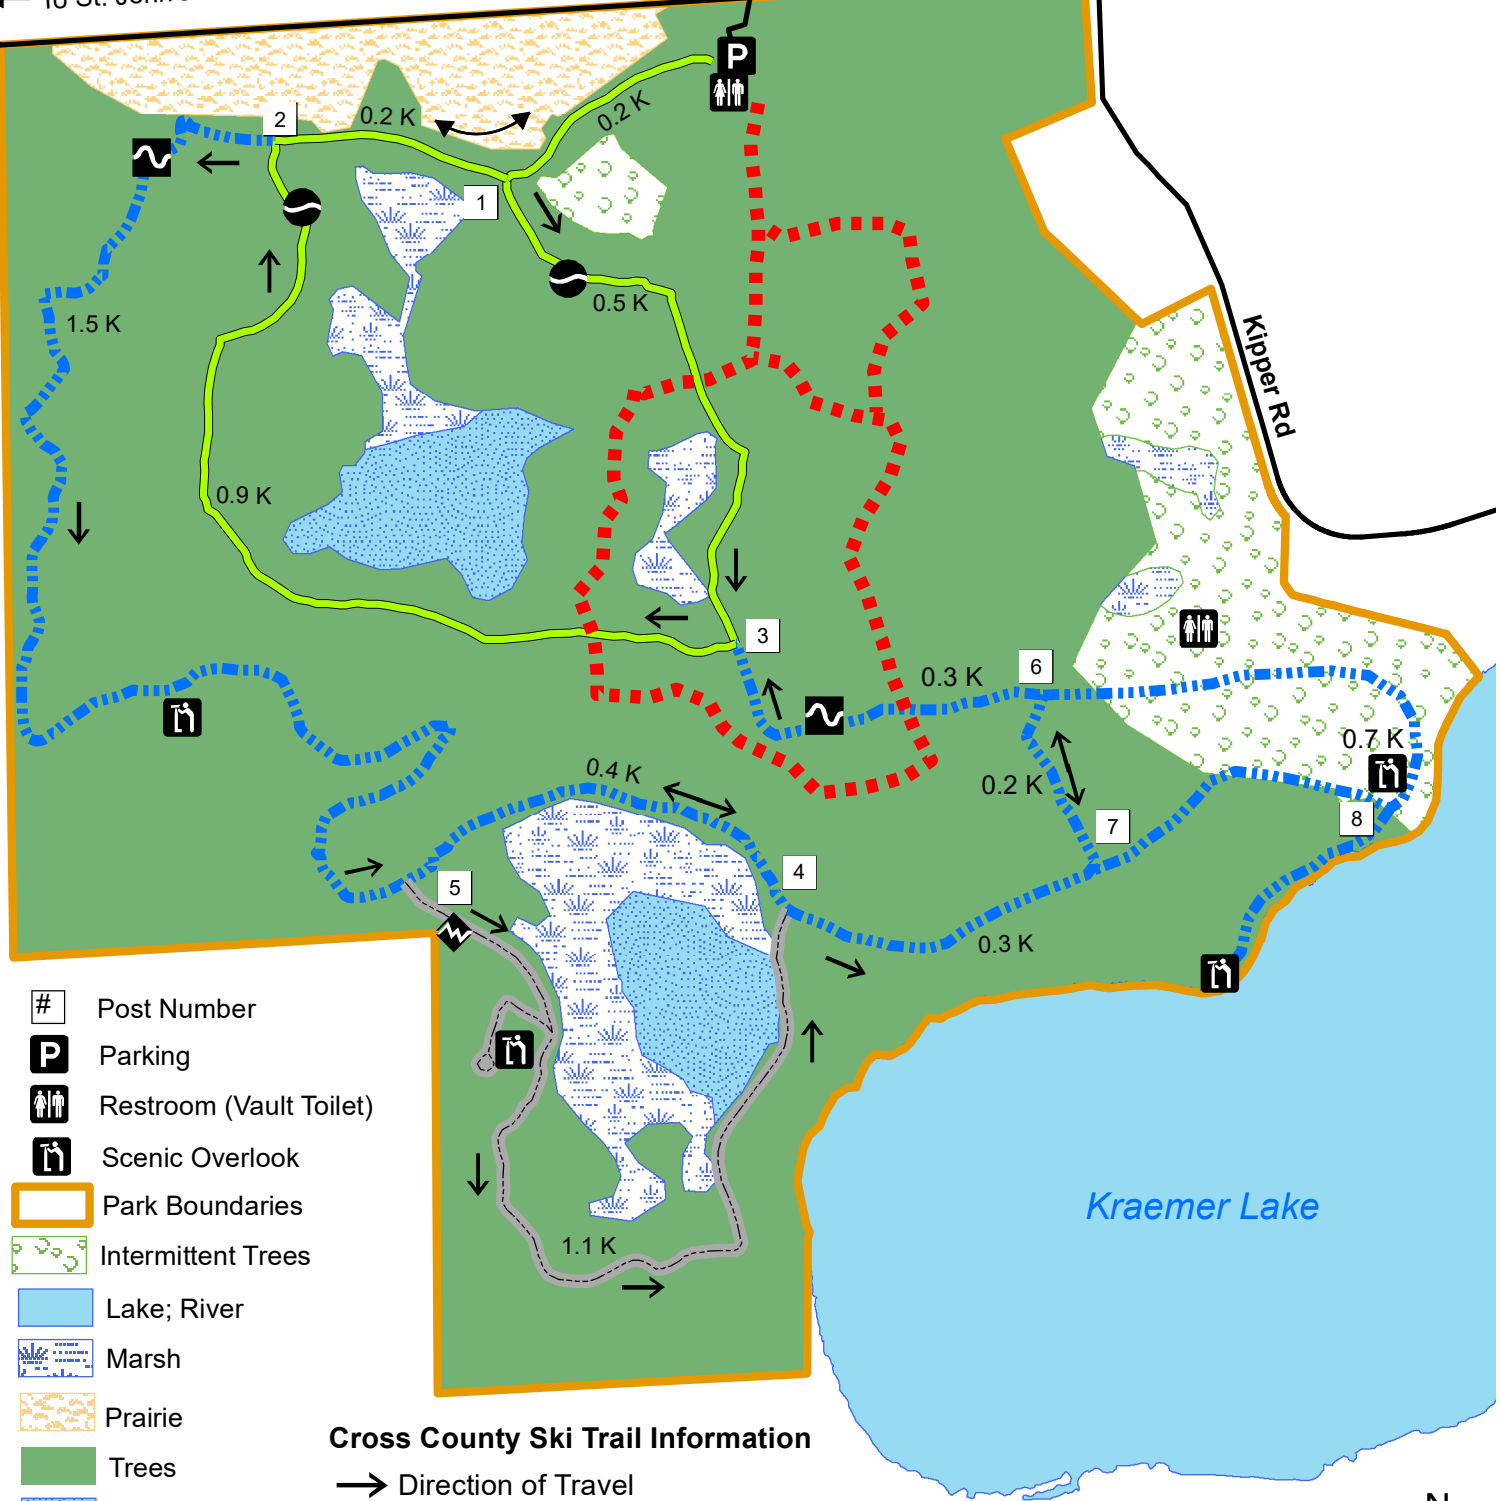

# Kraemer Lake-Wildwood County Park Winter Trail Map

12857 County Road 51  
St. Joseph, MN 56374

To St. Joseph →

← To St. John's

County Road 51

Kipper Rd

- # Post Number
- P Parking
- Restroom (Vault Toilet)
- Scenic Overlook
- Orange Outline Park Boundaries
- Green with Dots Intermittent Trees
- Blue Lake; River
- Blue with Dots Marsh
- Orange with Dots Prairie
- Green Trees
- Blue with Dots Wetland
- Black Road

### Cross County Ski Trail Information

- Direction of Travel
- Green Line Easy Ski Trail - 1.8 K overall
- Blue Line More Difficult Ski Trail - 3.4 K overall
- Grey Line Most Difficult Ski Trail - 1.1 K overall
- Red Dashed Line Multi-Use Trail
- Winter Walking Trail
  - Short Loop = 0.7 K
  - Long Loop = 1.6 K

Total Ski Trail Distance = 6.3 K or 3.9 mi

Stearns County  
Property Services  
GIS Division

0 250 500 750 1,000 Feet

General Purpose Only/Not Ground Accurate  
April 2023